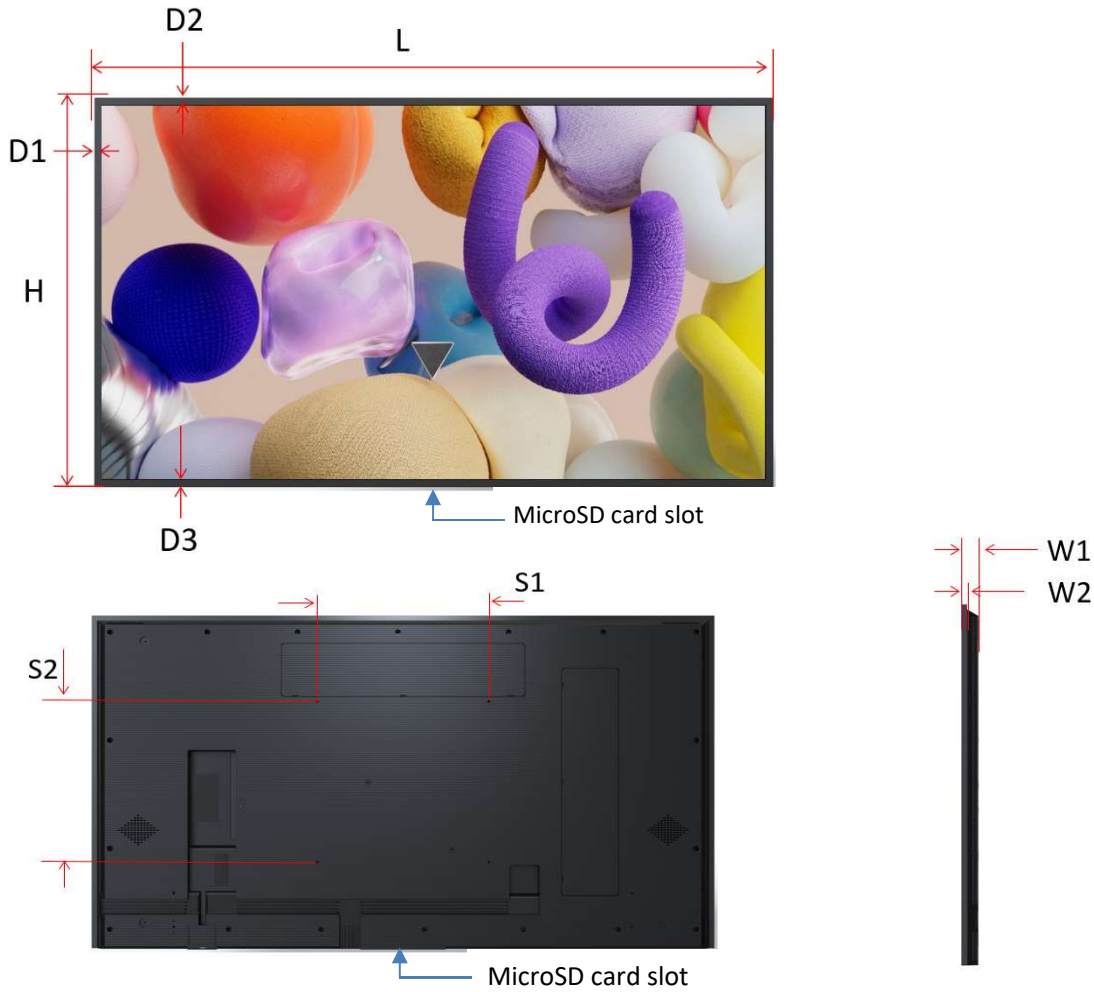

HARDWARE INTERFACE

| | |
|----------------------------|--------------------------------|
| Ethernet (RJ45) | 1 |
| USB-A | 1 |
| HDMI Input | 1 |
| Serial: RS-232 (mini jack) | 1 |
| MicroSD Slot (side panel) | 1 MicroSD is not included |

ACCESSORIES

| | |
|---------------------|-----|
| Remote Control Unit | Yes |
| Micro SD Card | No |

MISCELLANEOUS

| | |
|-------------------------|-------------------------|
| Dimensions (W x H x D) | 1459.2mm*837.1mm*38.9mm |
| Net Weight | 25.3KG |
| Warranty, Parts & Labor | 2 years |

TECHNICAL DRAWINGS

65" Display

| | L | H | D1/D2 | D3 | W1 | W2 | S1 | S2 |
|--------------|----------|---------|-------|------|--------|--------|-------|-------|
| MOKA DS60P65 | 1459.2mm | 837.1mm | 14mm | 16mm | 20.7mm | 38.9mm | 400mm | 400mm |

HARDWARE INTERFACE