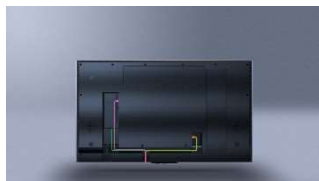

Anti-glare display presents a stunning visual effect

DS60P series offers up to 500-nit brightness and reliable anti-glare panels with excellent visibility 24/7.

Ultra-thin symmetrical design

Slim and symmetrical design of the DS60P series significantly simplifies the wall mounting for displays. Ultra-narrow quadrilateral design supports horizontal and vertical placement.